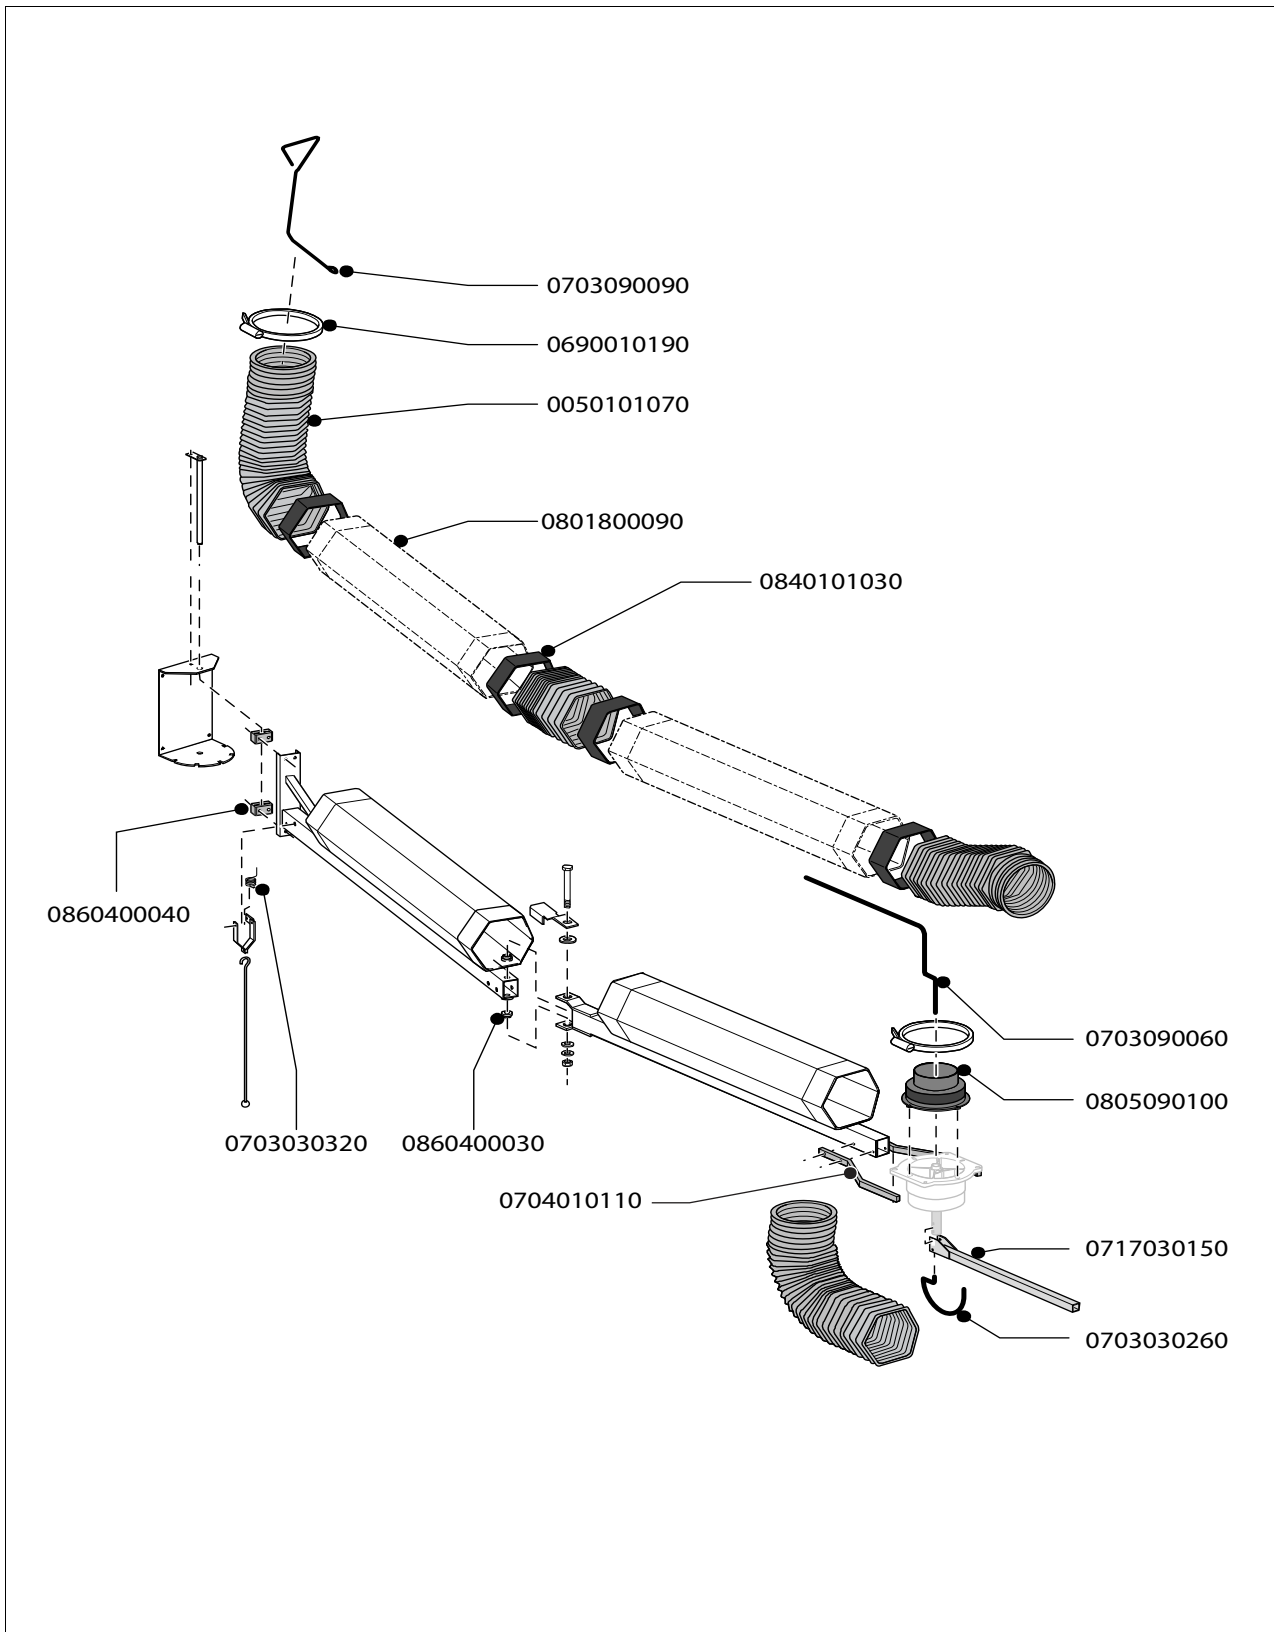

Spare parts list

Exploded view
NEC 2 and NEC 4

Spare parts list

Spare parts

NEC 2 and NEC 4

Art. no.	Description
0050101070	Hose set NEC
0690010190	Hose clip KL 60-215
0703030260	Distance spring for hose
0703030320	Spring NEC
0703090060	Distance spring for hose crane arm side
0703090090	Distance spring crane fan side
0704010110	Arm mounting bracket NEC
0717030150	Adapter Flex/UltraFlex
0801800090	Arm section (Ultra)Flex 4/NEC
0805090100	Flange COK 160-200
0840101030	Bush Ø 203 mm
0860400030	Slide bearing NEC 4
0860400040	Bearing bush NEC 2

RS 2

7900070080

Art. no.	Description
0770800030	Rail stop RS 2
0805050040	Suspension hook single RS 2
0805051040	Suspension hook double RS 2