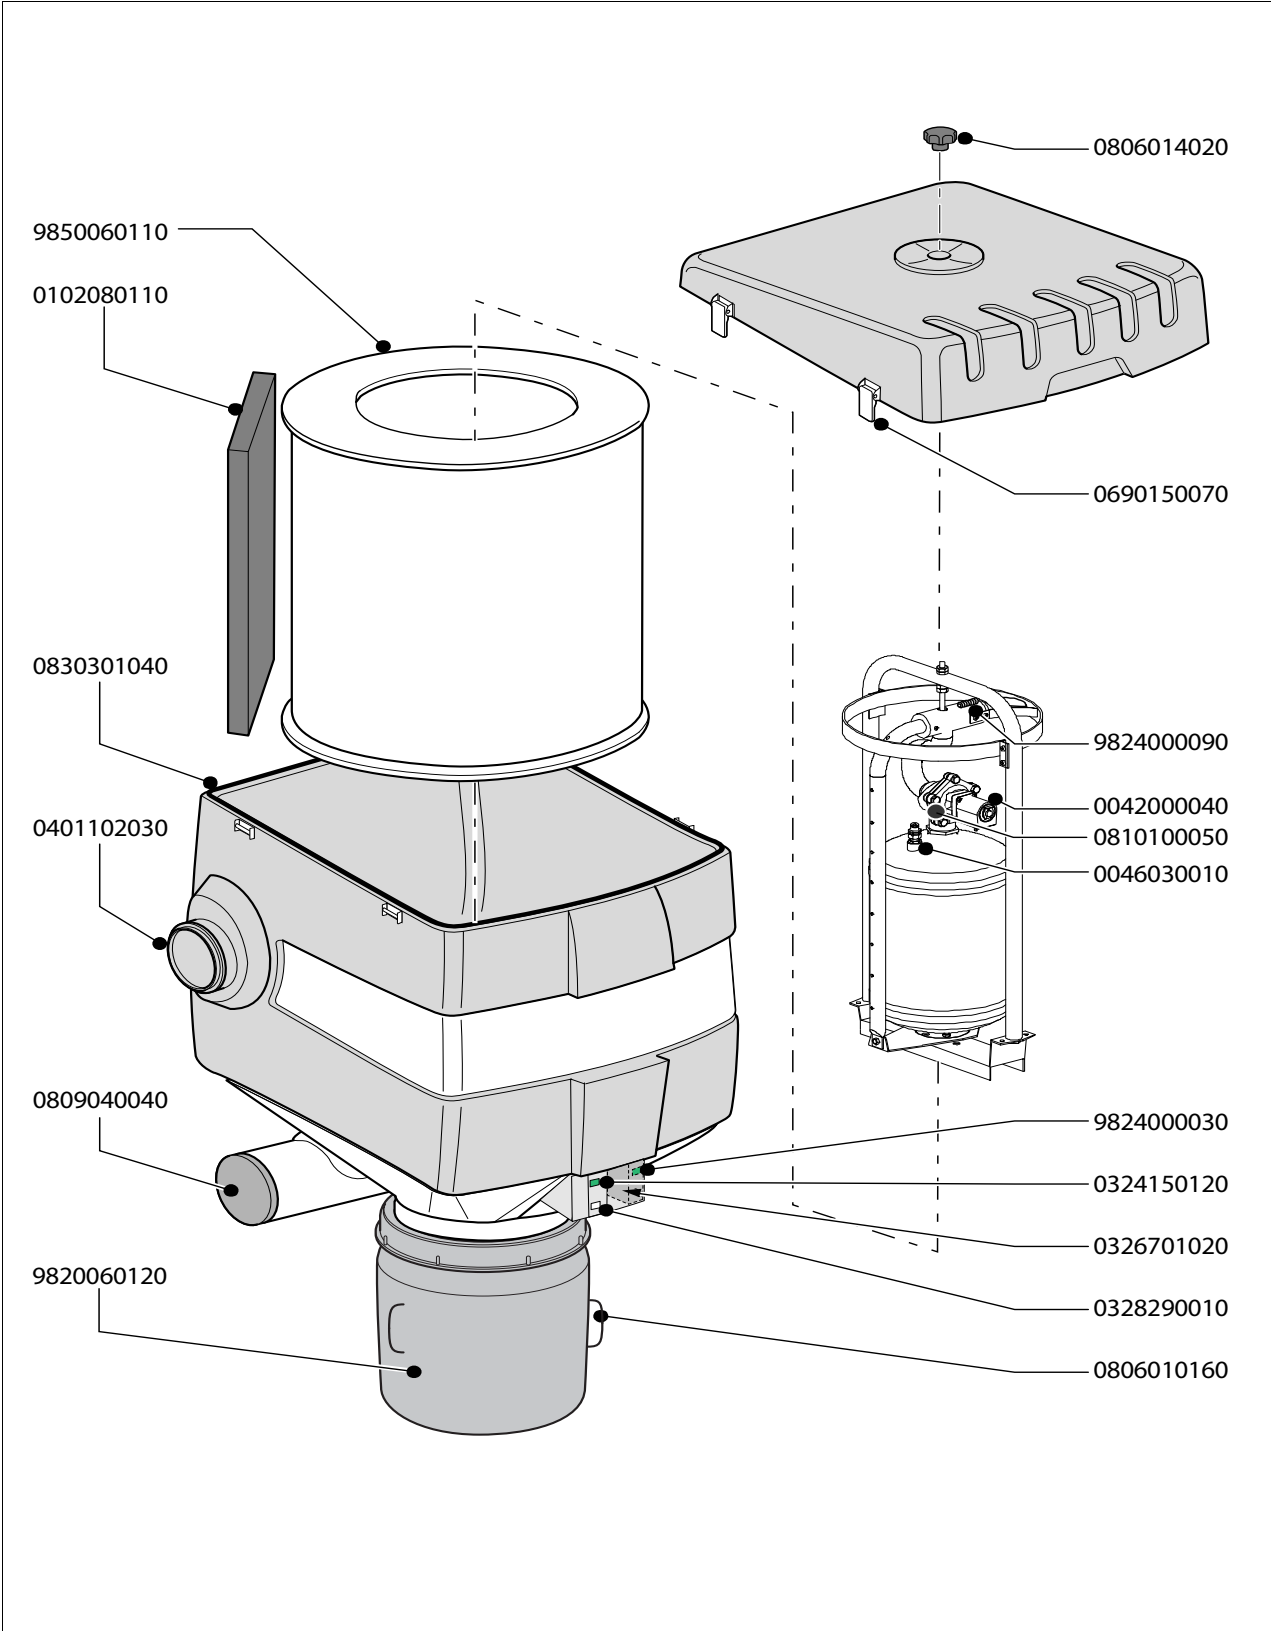

Spare parts list

Exploded view
SFS

Spare parts list

Spare parts

SFS

7445000000

Art. no.	Description	
0042000040	Membrane valve	
0046030010	Pressure relief valve 6-10 bar	
0102080110	Spark arrester MFS/SFS (HD)	
0324150120	Control lamp 28V, yellow	
0326701020	PC board control MFS/SFS	
0328290010	Reset/start button	
0401102030	Sealing ring	
0690150070	Lock SFD/SFS	
0806010160	Handle barrel SFS	
0806014020	Cover star knob M8	
0809040040	Cover Ø 160 mm	
0810100050	Sealing membrane valve	
0830301040	Sealing	
9824000030	Pressure difference switch SFS (670Pa)	
9824000090	Piston mechanism MFS/SFS/SCS	
9850060110	Filter FCC 30-BIA (filter class H)	
9850060070	Filter residue bag FRB 25 (disposable; for SFS supplied before April 2000)	
9850060120	Barrel 15L for filter residue SFS (reusable)	