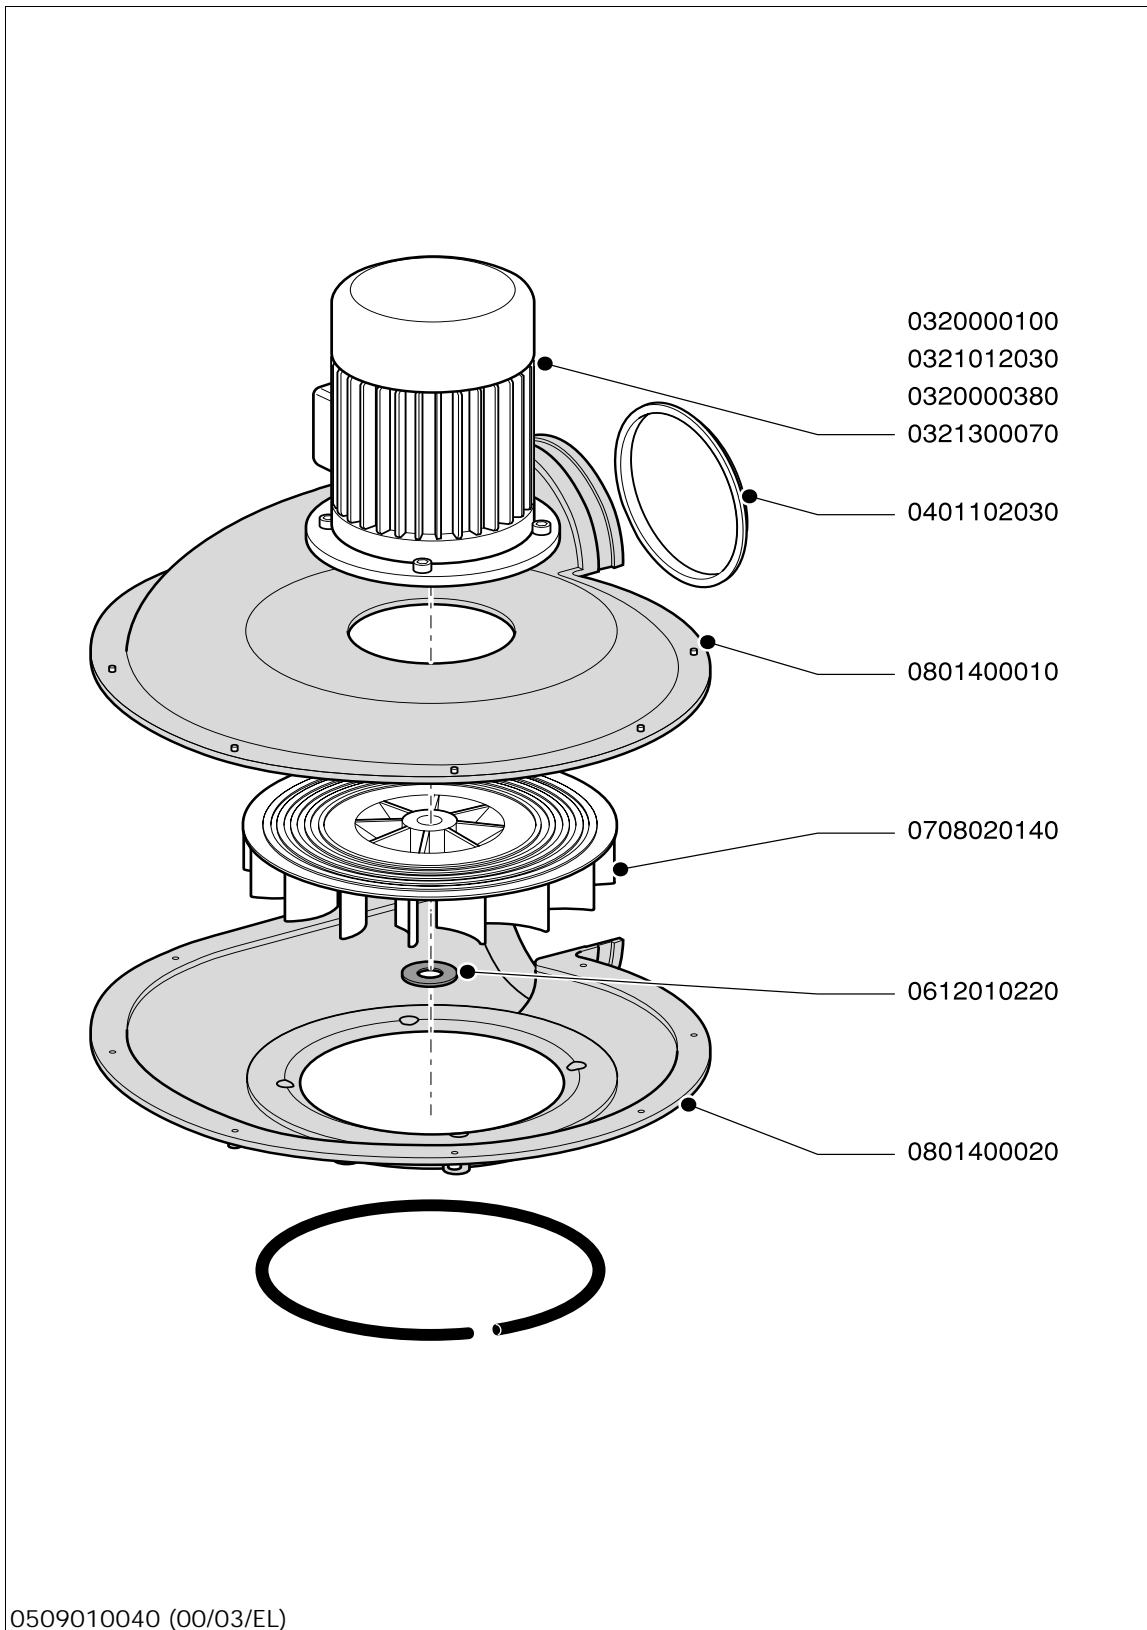

Exploded view FAN 14 and FAN 28

Spare parts **FAN 14 (400V/3ph/50Hz)**

7905620040

Art. no.	Description
0321300070	Motor 0,55kW, 230-400V/3ph/50Hz
0401102030	Sealing ring
0507210010	Manual Euromate FAN 14/28
0612010220	Adjusting ring 19x1
0708020140	Aluminium fan wheel
0801400010	Housing FAN 14/28/MNF/mobile units, motor side
0801400020	Housing FAN 14/28/MNF, suction side

Spare parts **FAN 14 (230V/3ph/50Hz)**

7905620050

Art. no.	Description
0321300070	Motor 0,55kW, 230-400V/3ph/50Hz
0401102030	Sealing ring
0507210010	Manual Euromate FAN 14/28
0612010220	Adjusting ring 19x1
0708020140	Aluminium fan wheel
0801400010	Housing FAN 14/28/MNF/mobile units, motor side
0801400020	Housing FAN 14/28/MNF, suction side

Spare parts FAN 14 (230V/1ph/50Hz)

7905620010

Art. no.	Description
0320000380	Motor 0,55kW, 230V/1ph/50Hz
0401102030	Sealing ring
0507210010	Manual Euromate FAN 14/28
0612010220	Adjusting ring 19x1
0708020140	Aluminium fan wheel
0801400010	Housing FAN 14/28/MNF/mobile
	units, motor side
0801400020	Housing FAN 14/28/MNF, suction
	side

Spare parts **FAN 28 (400V/3ph/50Hz)**

7905220040

Art. no.	Description
0320000100	Motor 0,75kW, 230-400V/3ph/50Hz
0401102030	Sealing ring
0507210010	Manual Euromate FAN 14/28
0612010220	Adjusting ring 19x1
0708020140	Aluminium fan wheel
0801400010	Housing FAN 14/28/MNF/mobile units, motor side
0801400020	Housing FAN 14/28/MNF, suction side