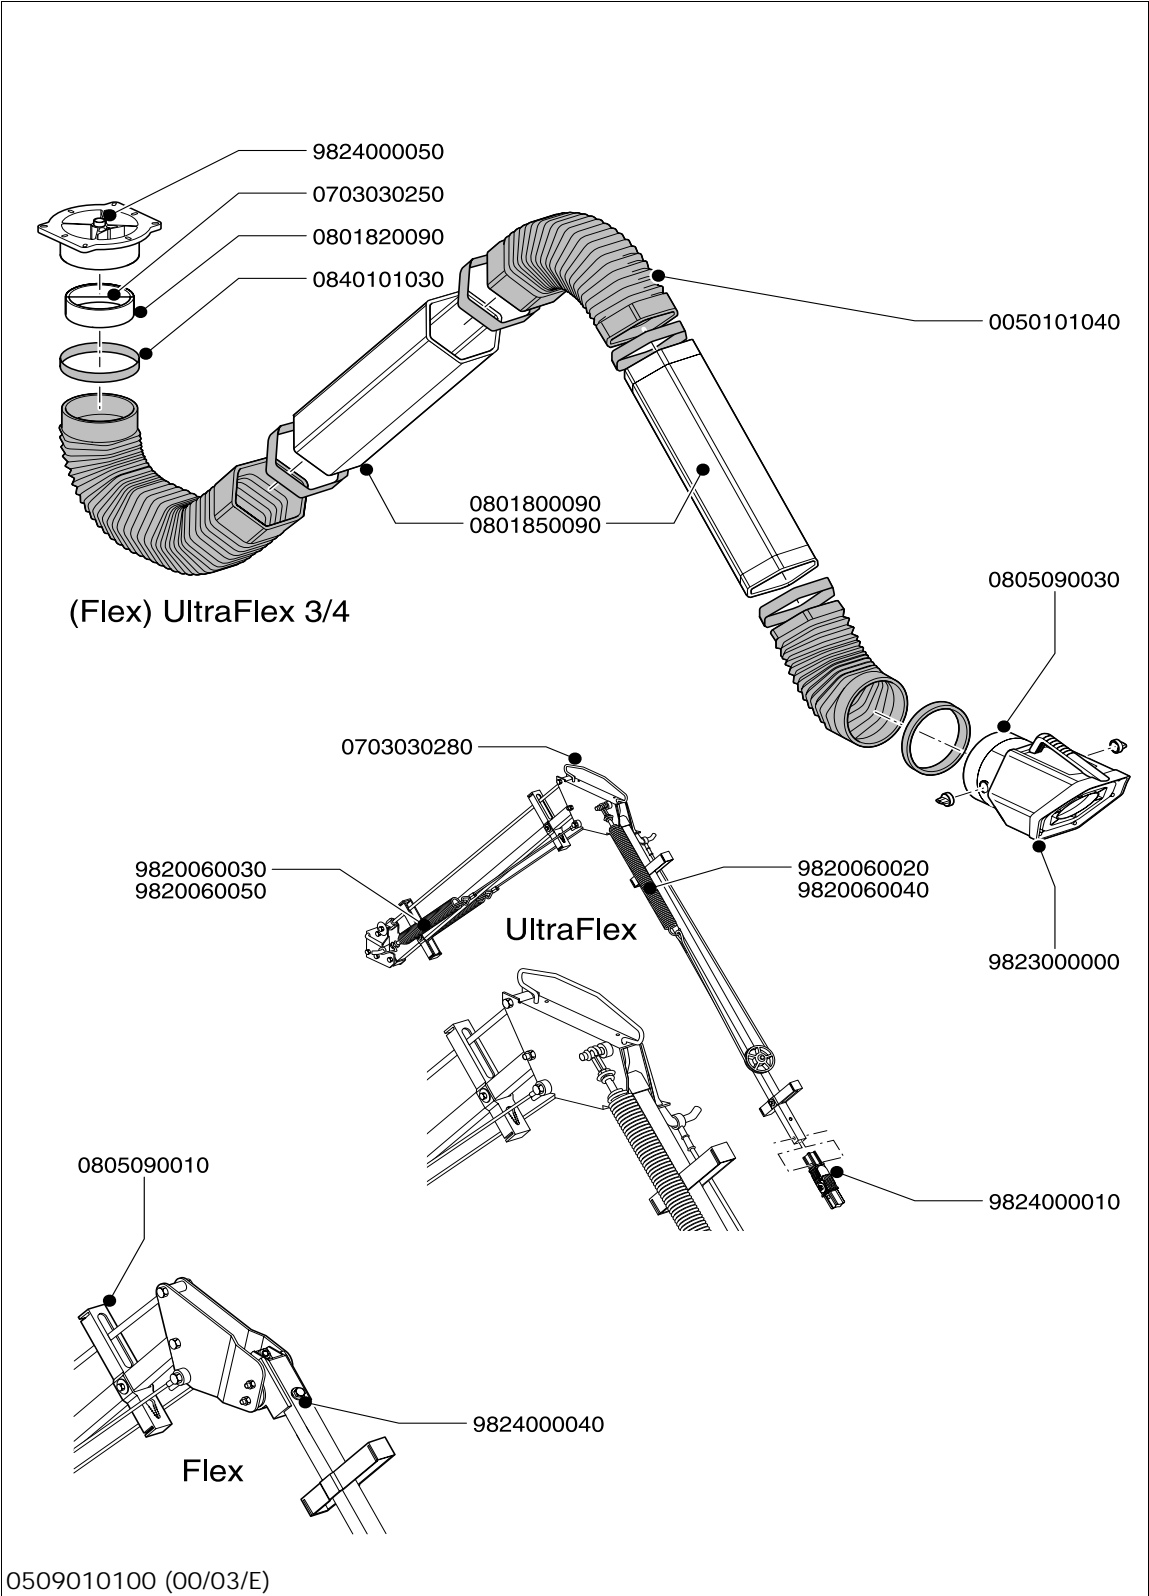

Exploded view Flex 3/4 and UltraFlex 3/4

Spare parts Flex 3

7925160090

Art. no.	Description
0050101040	Hose set (Ultra)Flex
0507270010	Manual Euromate (Ultra)Flex
0703030250	Spring for collar rotating hinge (Ultra)Flex
0801820090	Collar rotating hinge
0801850090	Arm section (Ultra)Flex 3
0805090010	Tube holder (Ultra)Flex
0805090030	Throat (Ultra)Flex (p/pc; set = 2 pcs)
0840101030	Bush Ø 203 mm
9820060030	Spring replacement set (Ultra)Flex 3 wall/unit side
9823000000	Euromate RotaHood, complete
9824000010	Hinge set RotaHood
9824000040	Friction clamp Flex complete
9824000050	Rotating flange (Ultra)Flex

Spare parts Flex 4

7925210090

Art. no.	Description
0050101040	Hose set (Ultra)Flex
0507270010	Manual Euromate (Ultra)Flex
0703030250	Spring for collar rotating hinge (Ultra)Flex
0801800090	Arm section (Ultra)Flex 4/NEC
0801820090	Collar rotating hinge
0805090010	Tube holder (Ultra)Flex
0805090030	Throat (Ultra)Flex (p/pc; set = 2 pcs)
0840101030	Bush Ø 203 mm
9820060050	Spring replacement set (Ultra)Flex 4 wall/unit side
9823000000	Euromate RotaHood, complete
9824000010	Hinge set RotaHood
9824000040	Friction clamp Flex complete
9824000050	Rotating flange (Ultra)Flex