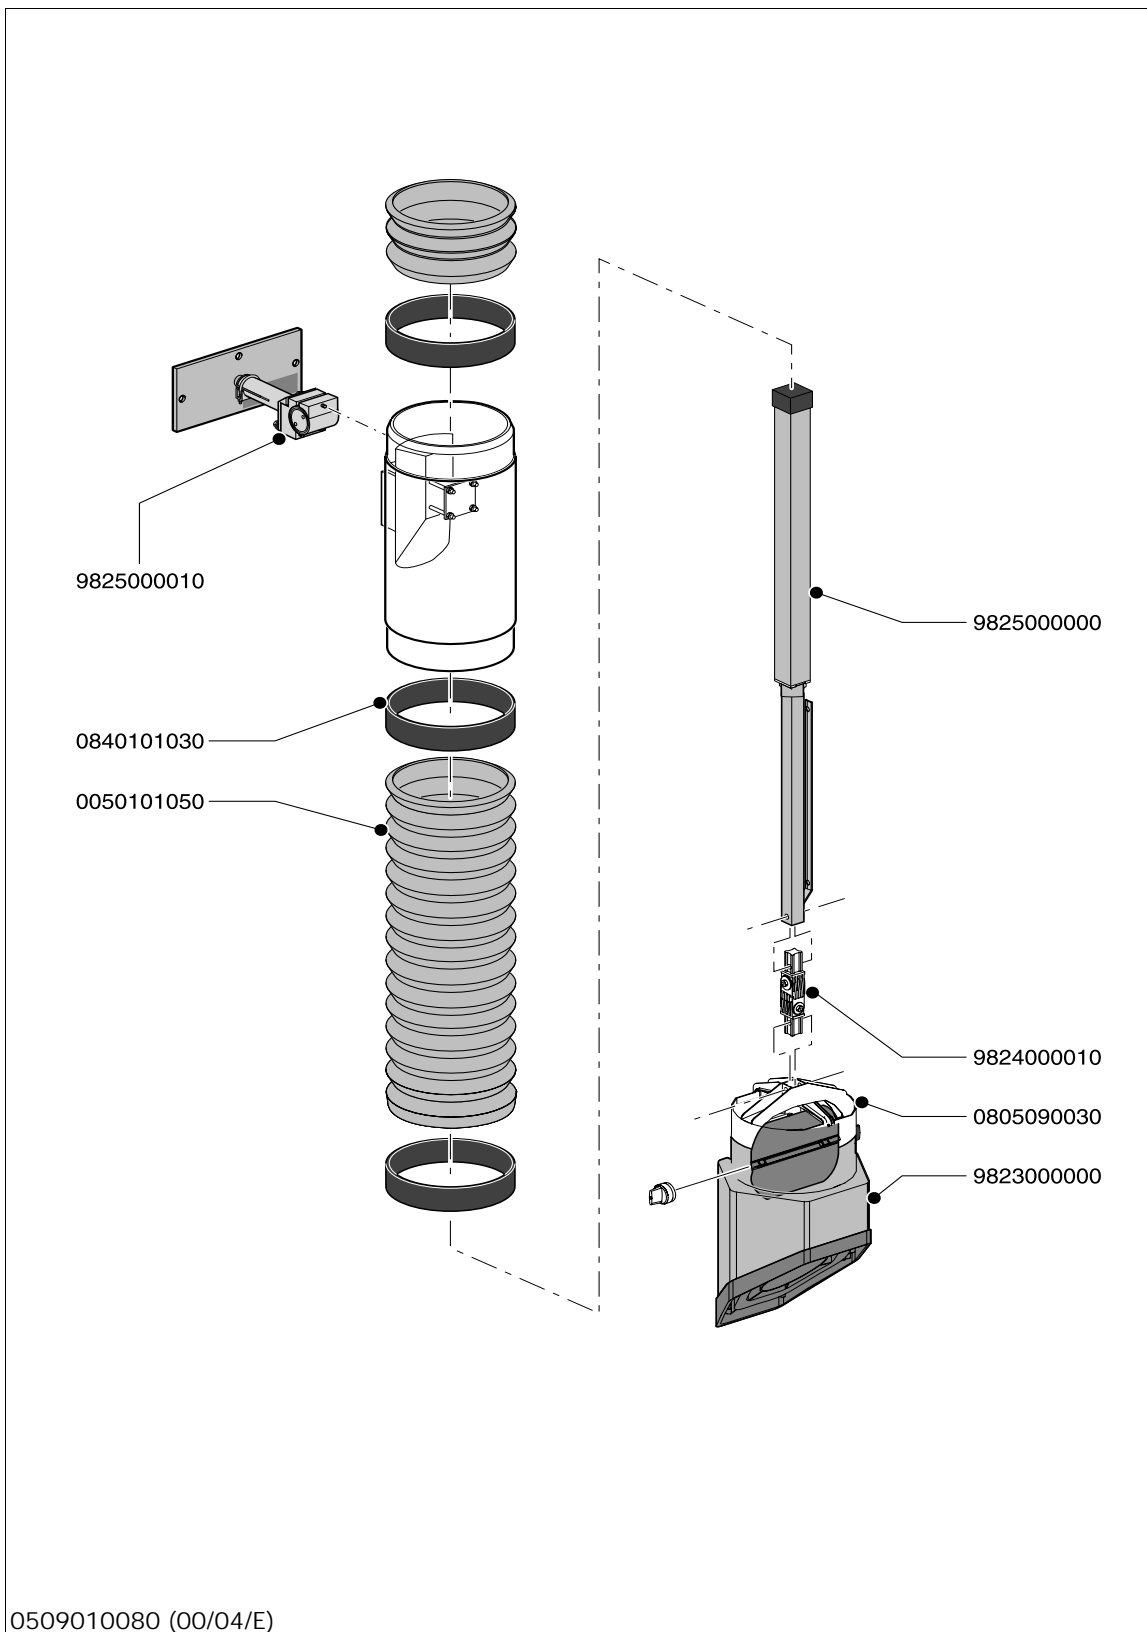

Exploded view T-Flex

0509010080 (00/04/E)

Spare parts T-Flex

7925260090

Art. no.	Description
0050101050	Hose set T-Flex
0507290010	Manual Euromate T-Flex
0805090030	Throat (Ultra)Flex (p/pc; set = 2 pcs)
0840101030	Bush Ø 203 mm
9823000000	Euromate RotaHood, complete
9824000010	Hinge set RotaHood
9825000000	Interior parts T-Flex
9825000010	EasyLift balance system