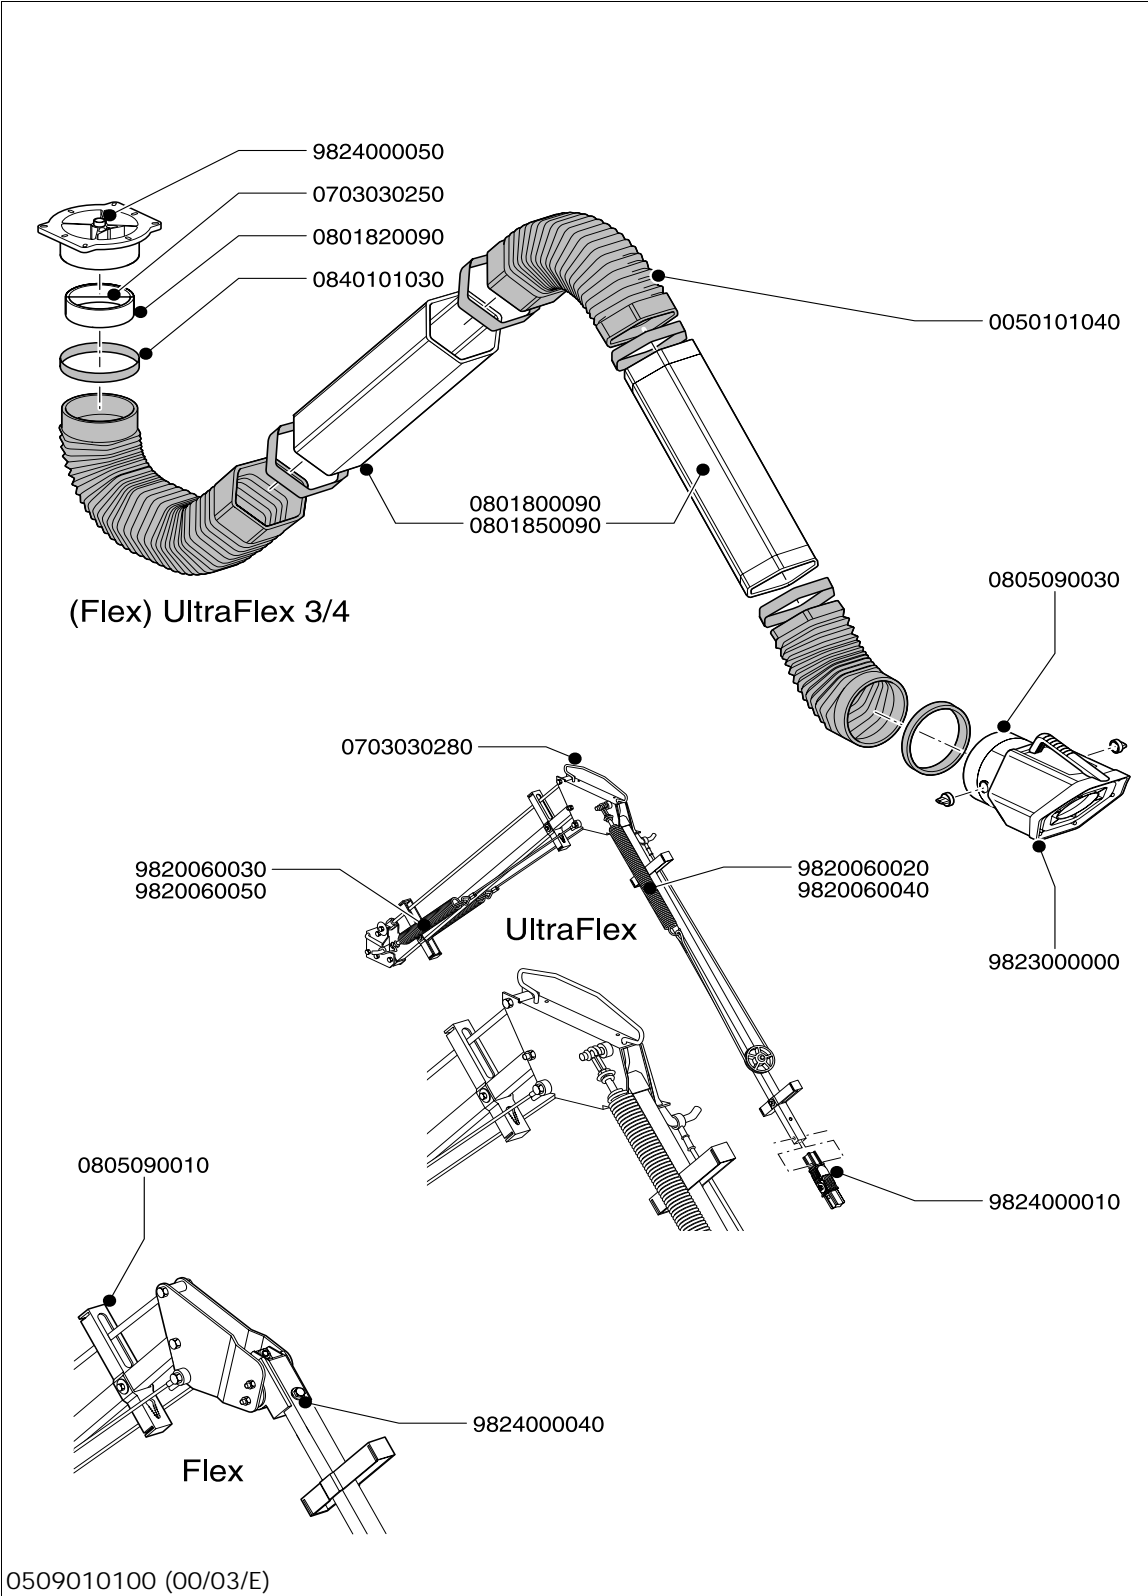

Exploded view Flex 3/4 and UltraFlex 3/4

Spare parts **UltraFlex 3**

7925170090

Art. no.	Description
0050101040	Hose set (Ultra)Flex
0507270010	Manual Euromate (Ultra)Flex
0703030250	Spring for collar rotating hinge (Ultra)Flex
0703030280	Distance spring hose middle UltraFlex
0801820090	Collar rotating hinge
0801850090	Arm section (Ultra)Flex 3
0805090010	Tube holder (Ultra)Flex
0805090030	Throat (Ultra)Flex (p/pc; set = 2 pcs)
0840101030	Bush Ø 203 mm
9820060020	Spring replacement set UltraFlex 3 hood side
9820060030	Spring replacement set (Ultra)Flex 3 wall/unit side
9823000000	Euromate RotaHood, complete
9824000010	Hinge set RotaHood
9824000050	Rotating flange (Ultra)Flex

Spare parts **UltraFlex 4**

7925220090

Art. no.	Description
0050101040	Hose set (Ultra)Flex
0507270010	Manual Euromate (Ultra)Flex
0703030250	Spring for collar rotating hinge (Ultra)Flex
0703030280	Distance spring hose middle UltraFlex
0801800090	Arm section (Ultra)Flex 4/NEC
0801820090	Collar rotating hinge
0805090010	Tube holder (Ultra)Flex
0805090030	Throat (Ultra)Flex (p/pc; set = 2 pcs)
0840101030	Bush Ø 203 mm
9820060040	Spring replacement set UltraFlex 4 hood side
9820060050	Spring replacement set (Ultra)Flex 4 wall/unit side
9823000000	Euromate RotaHood, complete
9824000010	Hinge set RotaHood
9824000050	Rotating flange (Ultra)Flex